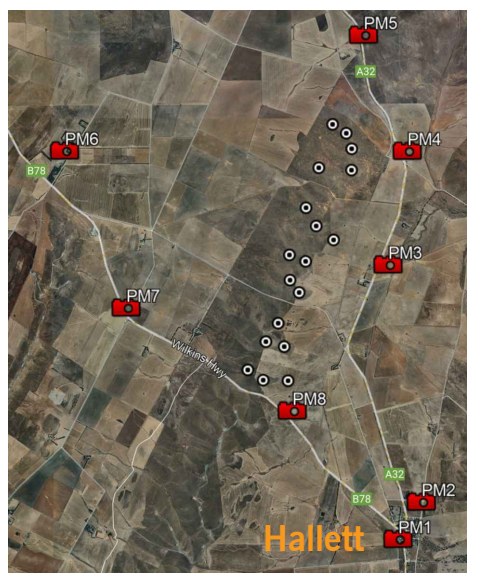

General notes:
 Coordinates:
 Easting 297693, Northing 6305652
 Camera: Nikon D850 digital SLR, 50mm focal length
 Date: 27 June 2024 Time:12.03pm
 Original Page Format - A4 Landscape
 Photomontage PM6 is illustrated at a view angle of around 120 degrees which is within the central, binocular field, of human vision.

The images provided give a reasonable impression of the scale of the turbines and the distance to the turbines, but can never be 100% accurate.
 The viewpoints illustrated are representative of views in this location, but cannot represent visibility at all locations.

Photomontage PM6 - Existing 120 degree field of view north east to south south east from North Bluff Road. Approximate distance to closest wind turbine 5.4km

Photomontage PM6 - Existing detail 40 degree field of view

Extent of detail view

Photo location plan